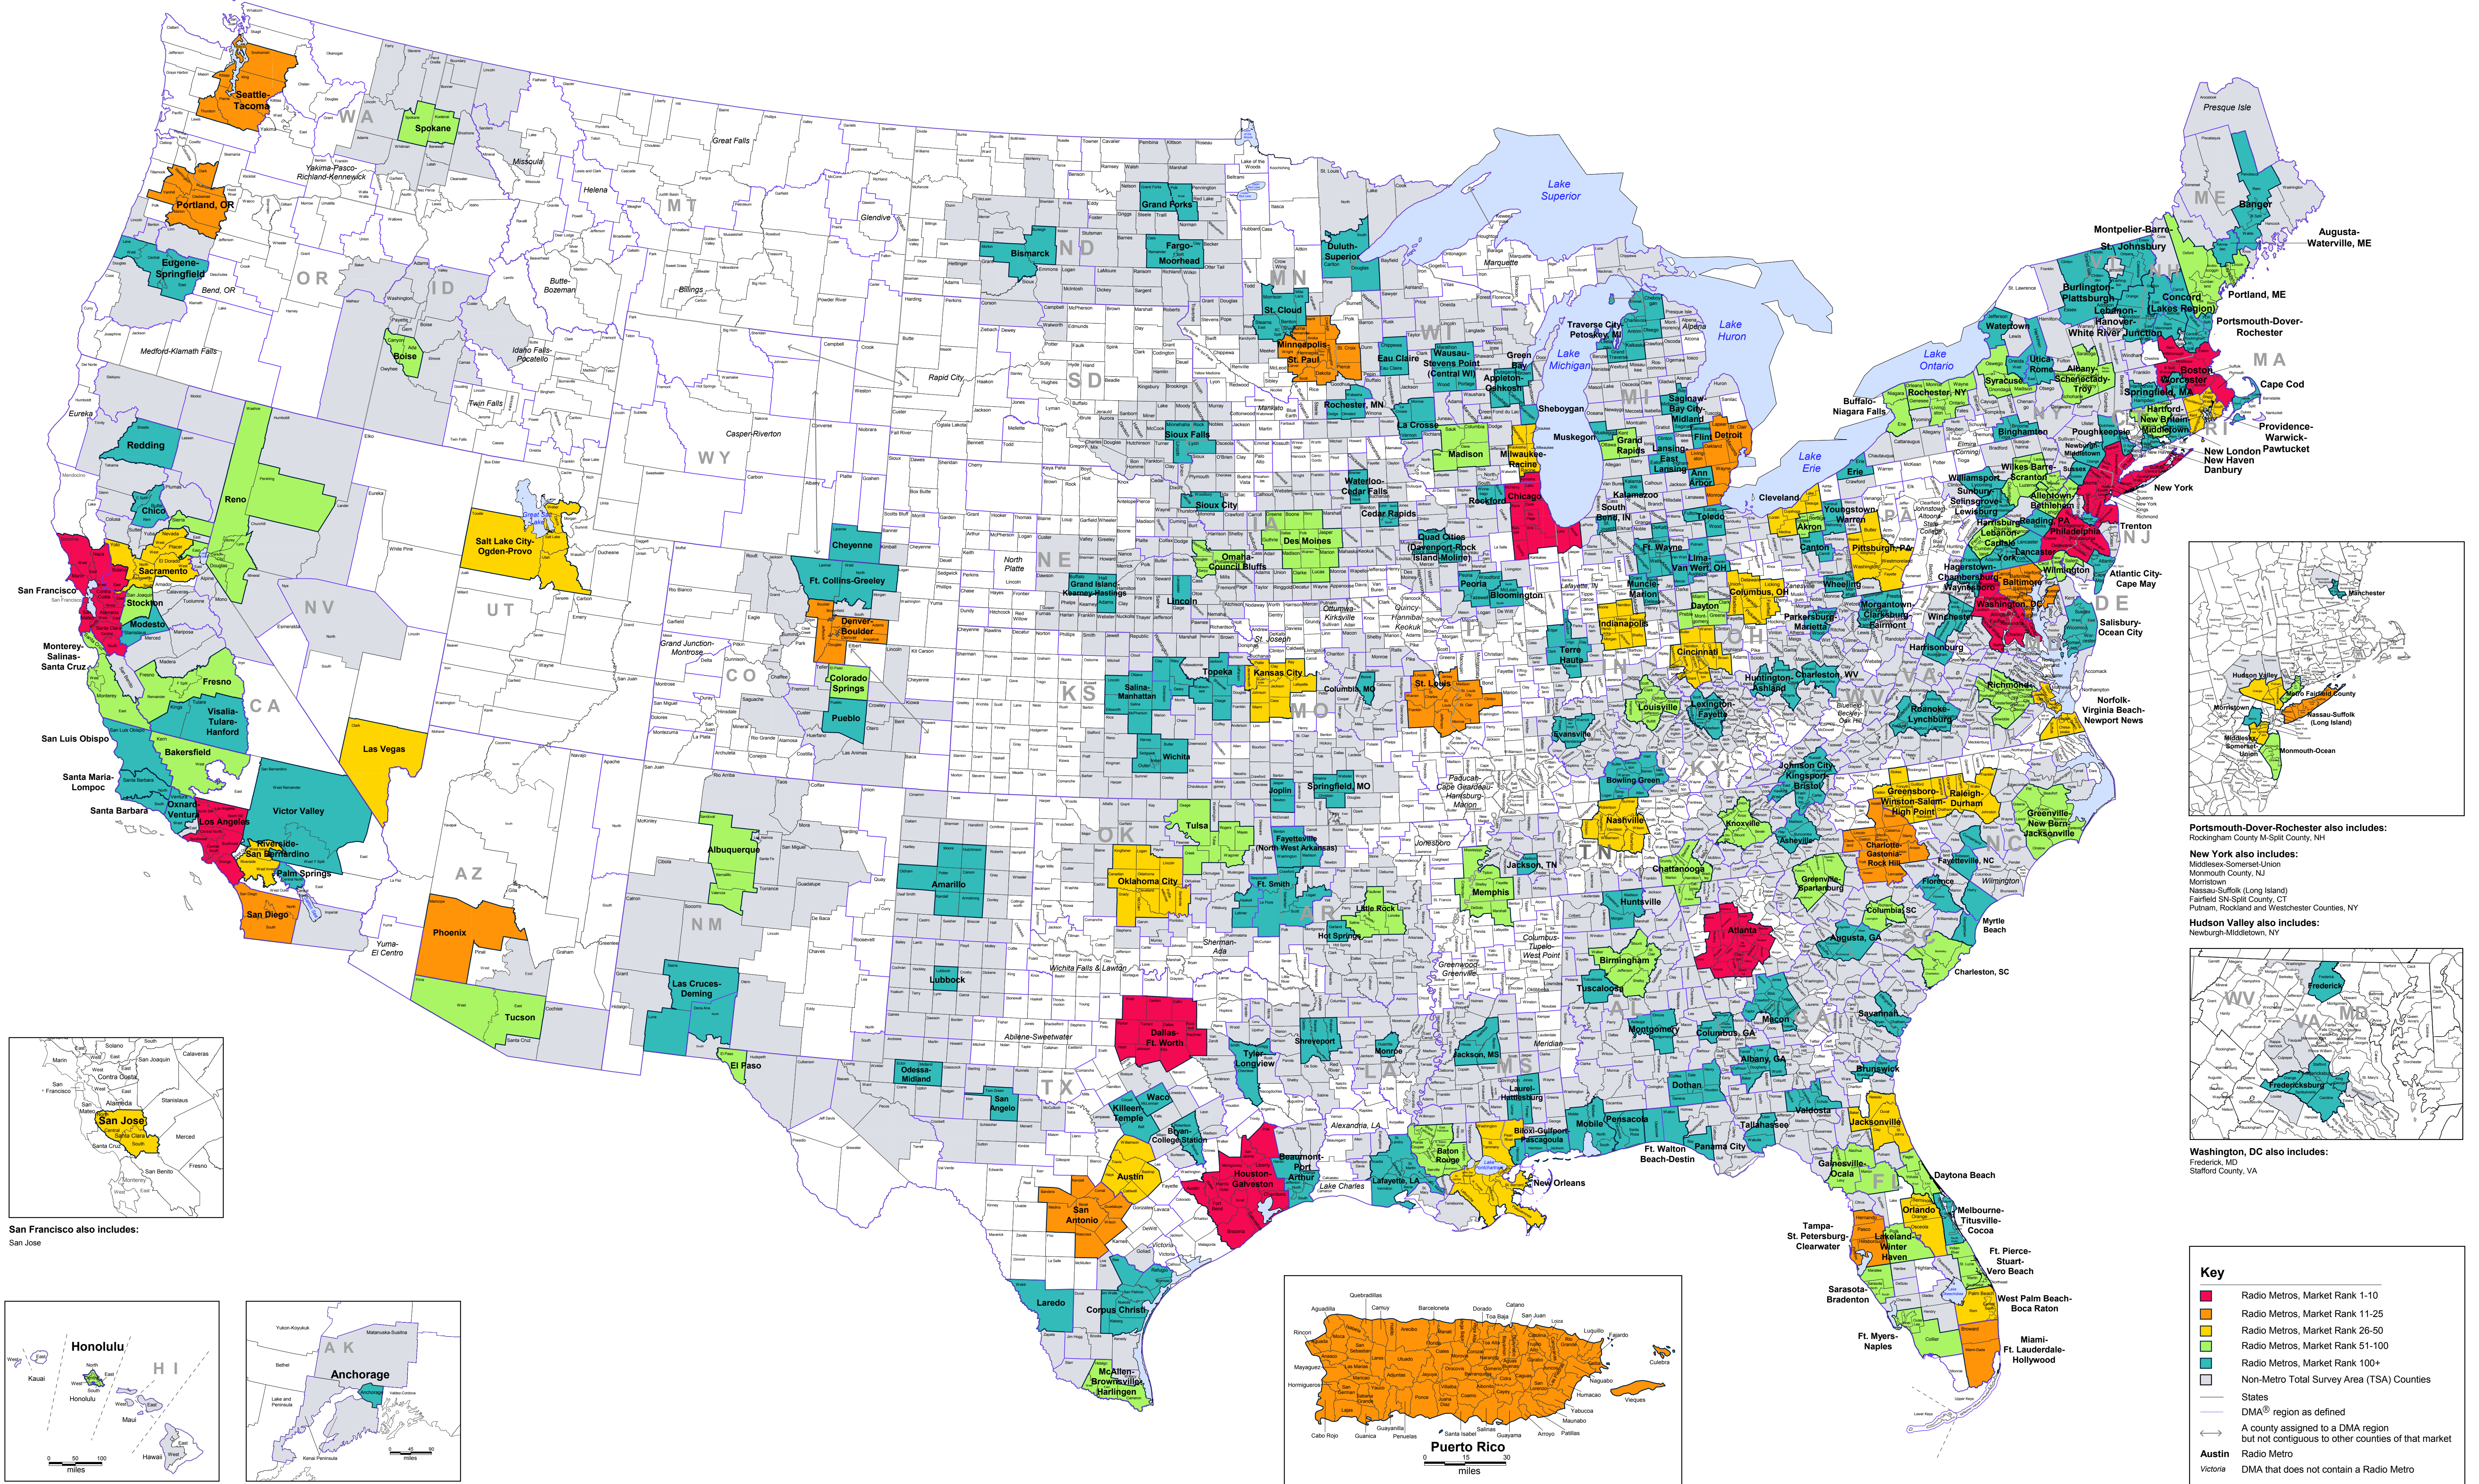

# 2023 Radio Metro Map

Based on Fall 2023 Market Definitions

San Francisco also includes:  
San Jose

Portsmouth-Dover-Rochester also includes:  
Rockingham County M-Split County, NH

New York also includes:  
Middlesex-Somerset-Union  
Monmouth County, NJ  
Morristown  
Nassau-Suffolk (Long Island)  
Fairfield SN-Split County, CT  
Putnam, Rockland and Westchester Counties, NY

Hudson Valley also includes:  
Newburgh-Middletown, NY

Washington, DC also includes:  
Frederick, MD  
Stafford County, VA

Key	
<span style="color: red;">■</span>	Radio Metros, Market Rank 1-10
<span style="color: orange;">■</span>	Radio Metros, Market Rank 11-25
<span style="color: yellow;">■</span>	Radio Metros, Market Rank 26-50
<span style="color: green;">■</span>	Radio Metros, Market Rank 51-100
<span style="color: lightblue;">■</span>	Radio Metros, Market Rank 100+
<span style="color: grey;">■</span>	Non-Metro Total Survey Area (TSA) Counties
<span style="border-bottom: 1px solid black; width: 20px; display: inline-block;"></span>	States
<span style="border-bottom: 1px dashed black; width: 20px; display: inline-block;"></span>	DMA® region as defined
<span style="border-bottom: 1px dotted black; width: 20px; display: inline-block;"></span>	A county assigned to a DMA region but not contiguous to other counties of that market
<span style="color: red;">●</span>	Austin Radio Metro
<span style="color: blue;">●</span>	Victoria DMA that does not contain a Radio Metro