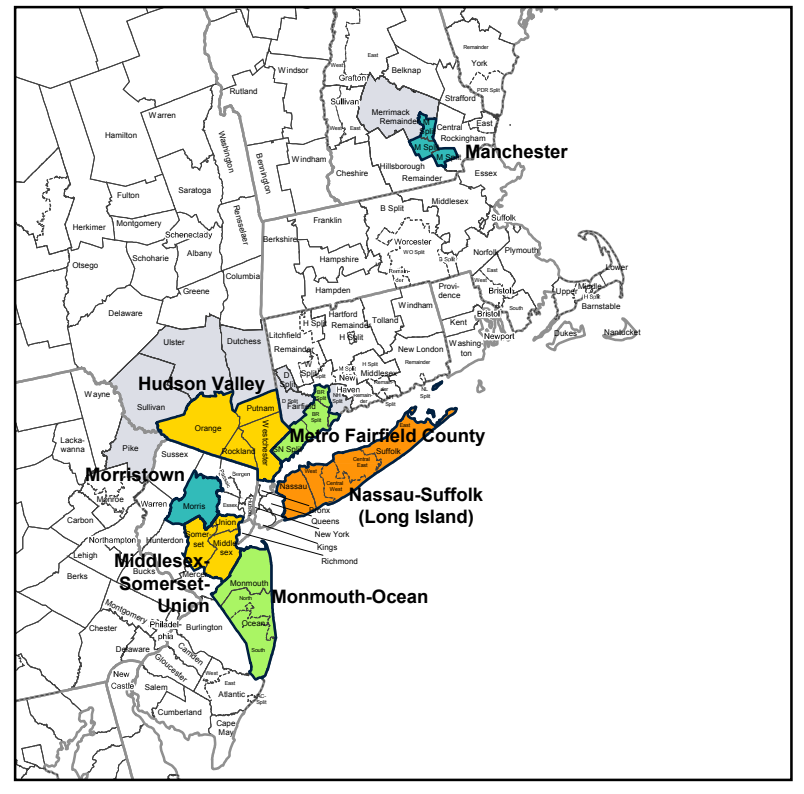

# 2023 Radio Metro Map

Based on Fall 2023 Market Definitions

San Francisco also includes:  
San Jose

Portsmouth-Dover-Rochester also includes:  
Rockingham County M-Split County, NH

New York also includes:  
Middlesex-Somerset-Union  
Monmouth County, NJ  
Morristown  
Nassau-Suffolk (Long Island)  
Fairfield SN-Split County, CT  
Putnam, Rockland and Westchester Counties, NY

Hudson Valley also includes:  
Newburgh-Middletown, NY

Washington, DC also includes:  
Frederick, MD  
Stafford County, VA

Key	
<span style="color: red;">■</span>	Radio Metros, Market Rank 1-10
<span style="color: orange;">■</span>	Radio Metros, Market Rank 11-25
<span style="color: yellow;">■</span>	Radio Metros, Market Rank 26-50
<span style="color: green;">■</span>	Radio Metros, Market Rank 51-100
<span style="color: lightblue;">■</span>	Radio Metros, Market Rank 100+
<span style="color: grey;">■</span>	Non-Metro Total Survey Area (TSA) Counties
<span style="border-bottom: 1px solid black; width: 20px; display: inline-block;"></span>	States
<span style="border-bottom: 1px dashed black; width: 20px; display: inline-block;"></span>	DMA® region as defined
<span style="border-bottom: 1px dotted black; width: 20px; display: inline-block;"></span>	A county assigned to a DMA region but not contiguous to other counties of that market
<span style="color: red;">●</span>	Austin Radio Metro
<span style="color: blue;">●</span>	Victoria DMA that does not contain a Radio Metro