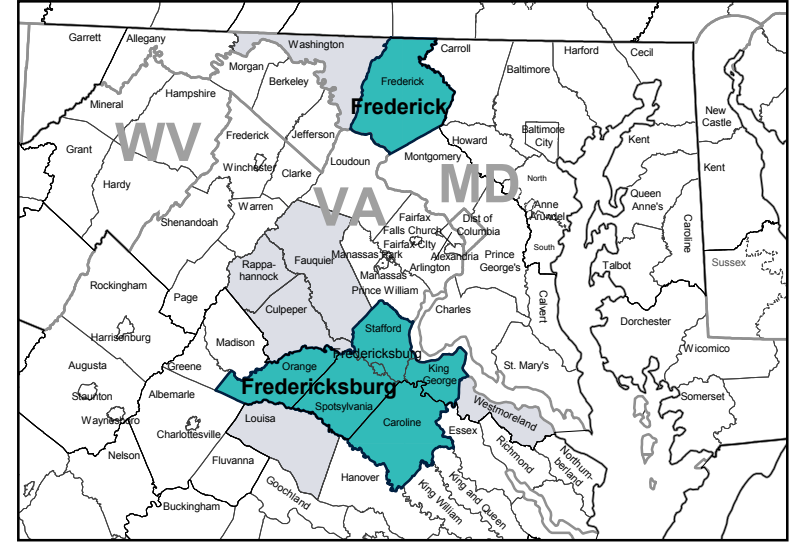

# 2023 Radio Metro Map

Based on Fall 2023 Market Definitions

San Francisco also includes:  
San Jose

Portsmouth-Dover-Rochester also includes:  
Rockingham County M-Split County, NH

New York also includes:  
Middlesex-Somerset-Union  
Monmouth County, NJ  
Morristown  
Nassau-Suffolk (Long Island)  
Fairfield SN-Split County, CT  
Putnam, Rockland and Westchester Counties, NY

Hudson Valley also includes:  
Newburgh-Middletown, NY

Washington, DC also includes:  
Frederick, MD  
Stafford County, VA

Key	
<span style="color: red;">■</span>	Radio Metros, Market Rank 1-10
<span style="color: orange;">■</span>	Radio Metros, Market Rank 11-25
<span style="color: yellow;">■</span>	Radio Metros, Market Rank 26-50
<span style="color: green;">■</span>	Radio Metros, Market Rank 51-100
<span style="color: lightblue;">■</span>	Radio Metros, Market Rank 100+
<span style="color: grey;">■</span>	Non-Metro Total Survey Area (TSA) Counties
<span style="border-bottom: 1px solid black; width: 20px; display: inline-block;"></span>	States
<span style="border-bottom: 1px dashed black; width: 20px; display: inline-block;"></span>	DMA® region as defined
<span style="border-bottom: 1px dotted black; width: 20px; display: inline-block;"></span>	A county assigned to a DMA region but not contiguous to other counties of that market
<span style="color: red;">●</span>	Austin Radio Metro
<span style="color: blue;">●</span>	Victoria DMA that does not contain a Radio Metro