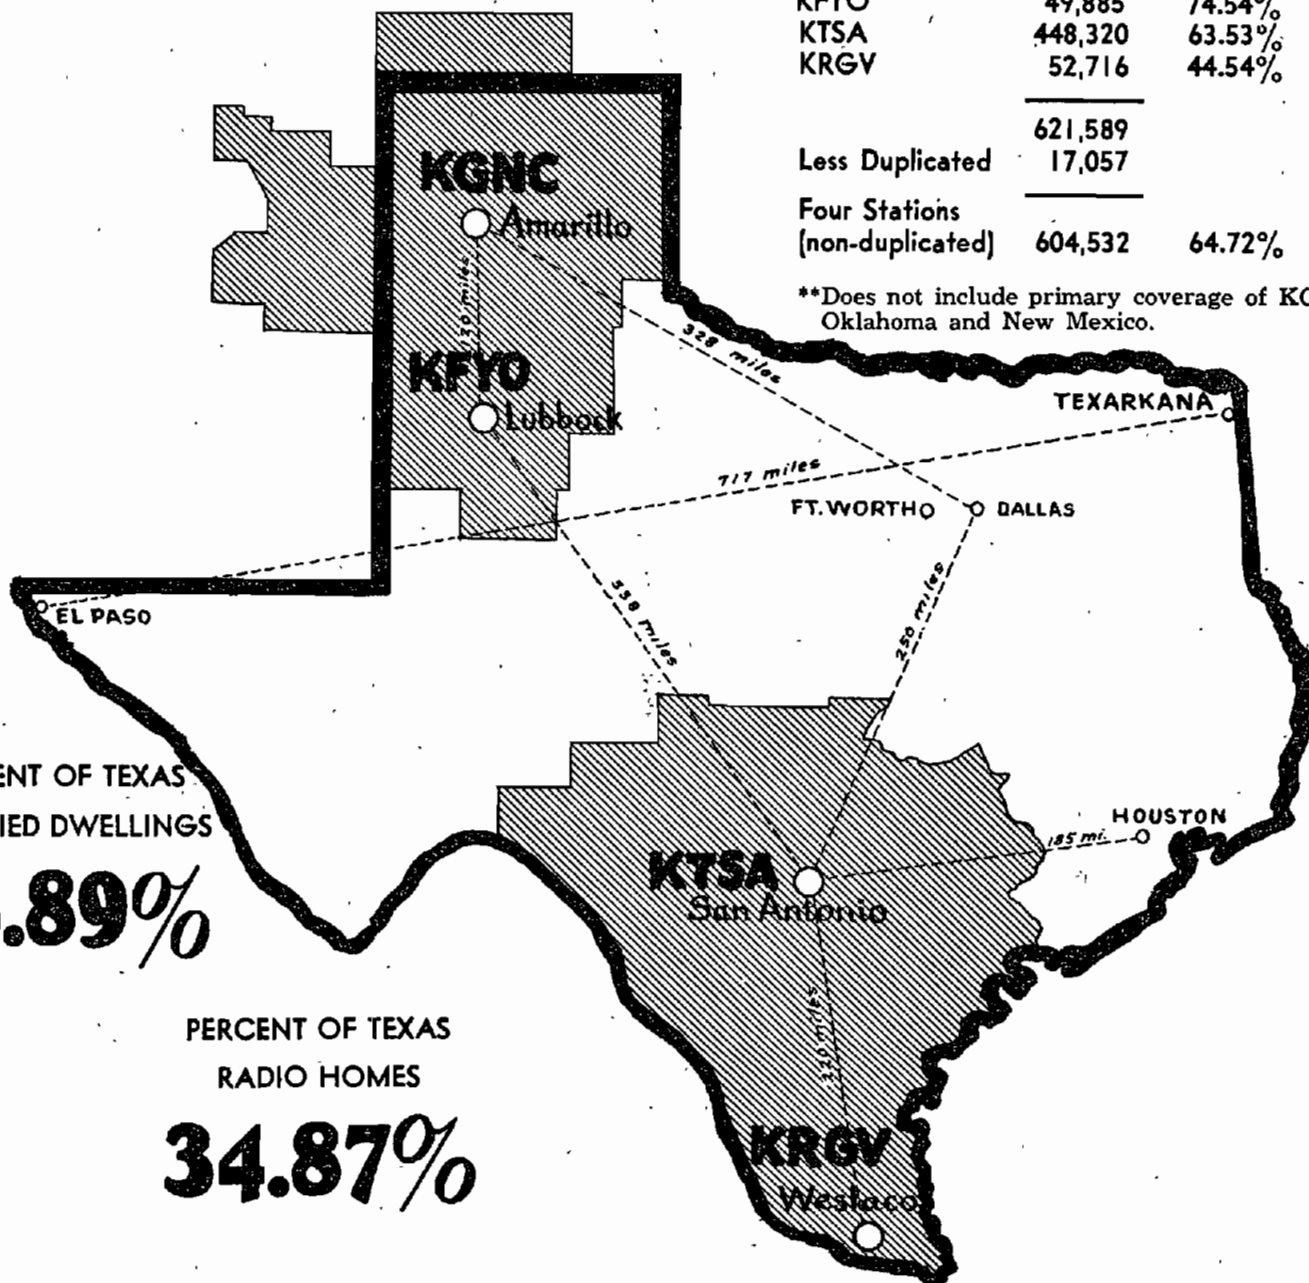

The Taylor-Howe-Snowden Group

GIVES YOU

Primary **COVERAGE OF**
4 Primary **TEXAS MARKETS!**

1940 CENSUS—RADIO HOMES IN TEXAS

	Dwelling Units	% Radio	Radio Units
KGNC**	70,668	81.34%	57,486
KFYO	49,885	74.54%	37,188
KTSA	448,320	63.53%	284,832
KRGV	52,716	44.54%	23,481
	621,589		402,987
Less Duplicated	17,057		11,716
Four Stations (non-duplicated)	604,532	64.72%	391,271

**Does not include primary coverage of KGNC in Oklahoma and New Mexico.

PERCENT OF TEXAS
OCCUPIED DWELLINGS

35.89%

PERCENT OF TEXAS
RADIO HOMES

34.87%

Get the Attractive Combination Rate on These Four Close-Knit Stations

KGNC AMARILLO **KFYO** LUBBOCK **KTSA** SAN ANTONIO **KRGV** WESLACO

CENTRAL SALES OFFICE—805-6 Tower Petroleum Bldg., Dallas, Texas

Telephone Riverside 5663 Ken L. Sibson, General Sales Mgr. TWX Dls 297