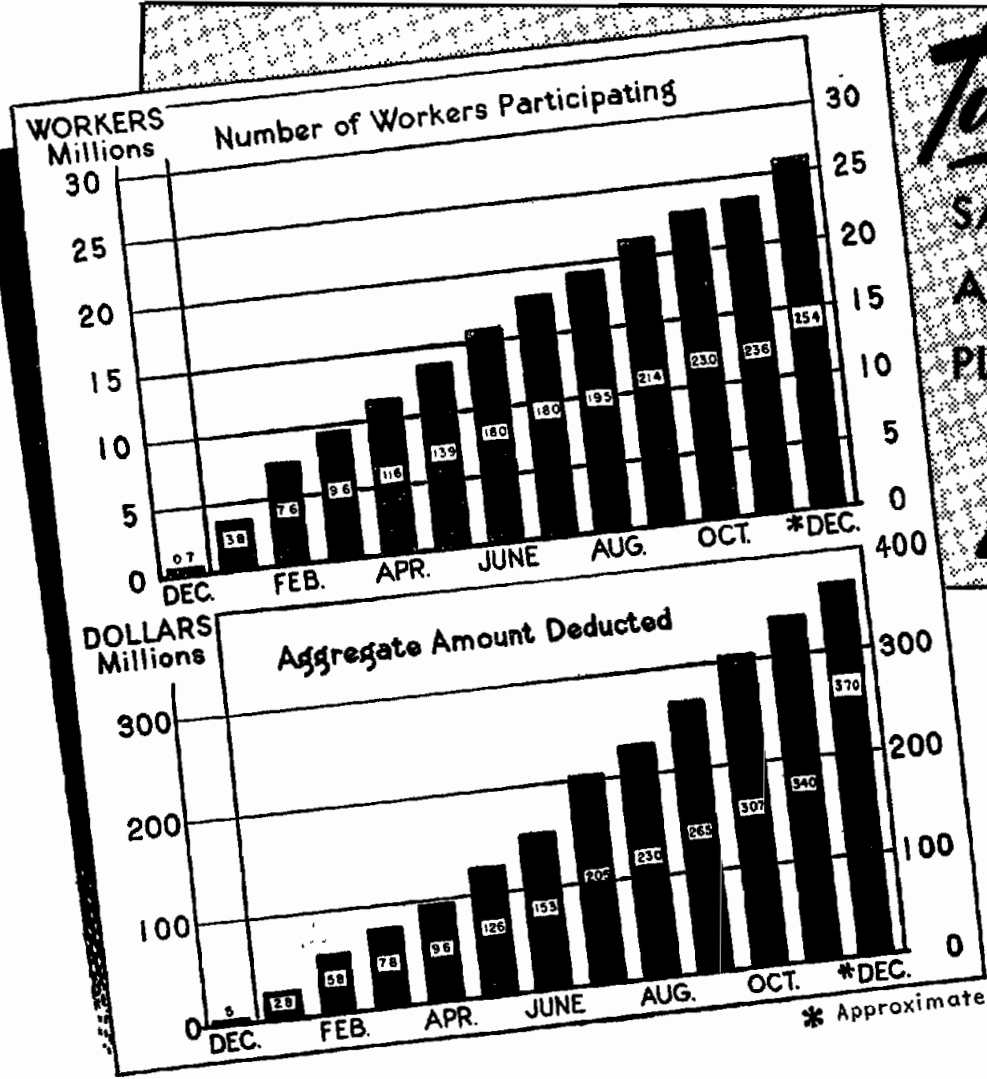

Tomorrow's
SALES CURVES
ARE BEING
PLOTTED...
Today

THESE CHARTS SHOW ESTIMATED PARTICIPATION IN PAYROLL SAVINGS PLANS FOR WAR SAVINGS BONDS (Members of Armed Forces Included Starting August 1942)

STUDY THEM WITH AN EYE TO THE FUTURE!

There is more to these charts than meets the eye. Not seen, but clearly projected into the future, is the sales curve of tomorrow. Here is the thrilling story of over 25,000,000 American workers who are today voluntarily saving close to **FOUR AND A HALF BILLION DOLLARS** per year in War Bonds through the Payroll Savings Plan.

Think what this money will buy in the way of guns and tanks and planes for Victory today—and mountains of brand new consumer goods tomorrow. Remember, too, that War Bond money grows in value every year it is saved, until at maturity it returns $4 for every $3 invested!

Here indeed is a solid foundation for the peace-time business that will follow victory. At the same time, it is a real tribute to the voluntary American way of meeting emergencies that has seen us through every crisis in our history.

But there is still more to be done. As our armed forces continue to press the attack in all quarters of the globe, as war costs mount, so must the record of our savings keep pace.

Clearly, on charts like these, tomorrow's Victory—and tomorrow's sales curves—are being plotted today by 50,000,000 Americans who now hold WAR BONDS.