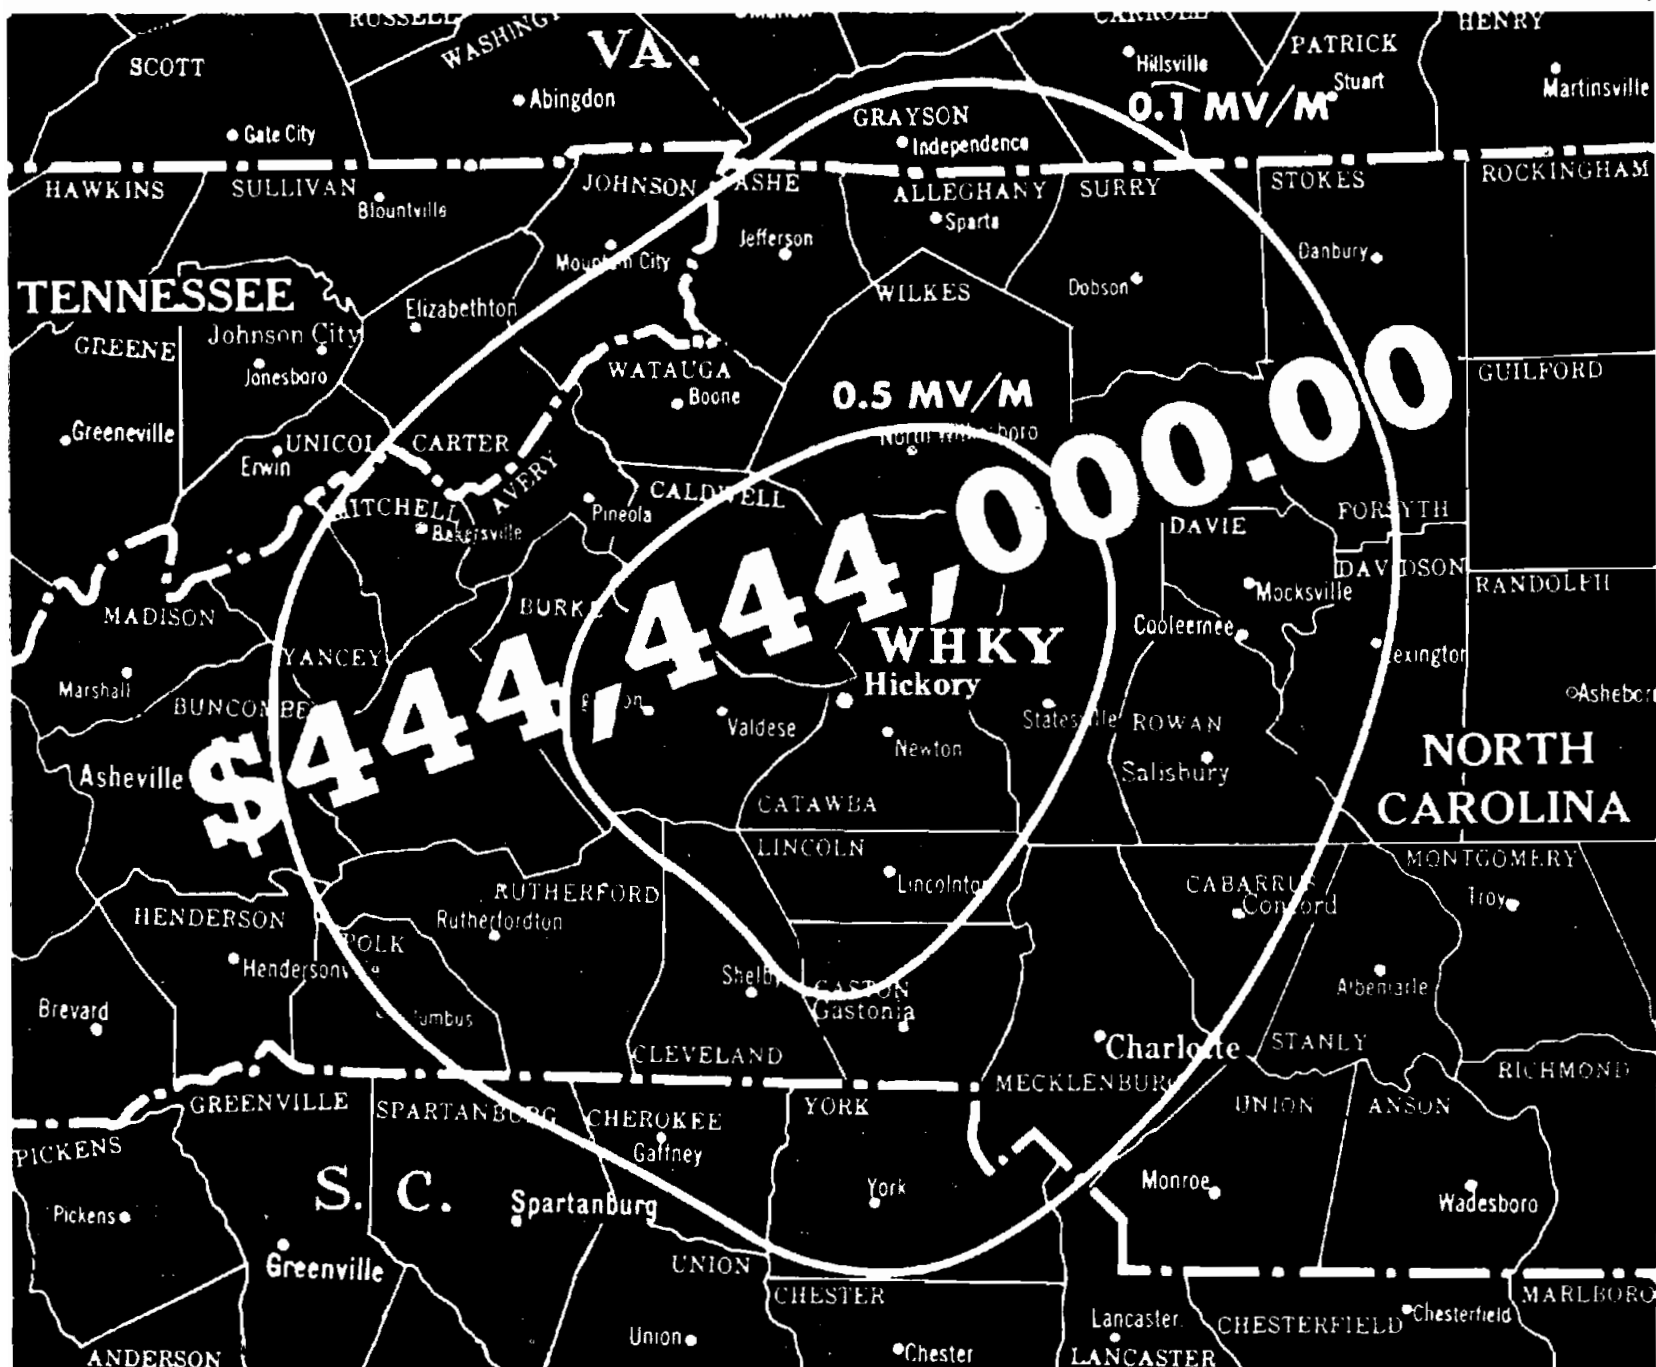

WHKY'S increased power and lower frequency enables advertisers to reach *all* Western North Carolina, at one surprisingly low cost.

What's more, WHKY knows its audience. Programming is carefully keyed to local tastes and interests, to insure maximum listener response for your sales message—in both primary and secondary areas. Extensive newspaper advertising, in over 20 county papers, builds listener loyalty for WHKY and sales for our advertisers.

Write for complete information. When you get the facts, we believe you'll agree WHKY is the station you need to get low-cost, single-coverage of this rich Carolina market.

**STATISTICS TAKEN FROM WHKY'S
NEW MARKET DATA BROCHURE**

Population . . .	1,005,212
Radio listeners . .	651,722
Buying income per family . . .	$1,365
Spendable income	$444,444,000.00

5000 WATTS DAY
1000 WATTS NIGHT
1290 KILOCYCLES—BLUE NETWORK

WHKY

HICKORY, NORTH CAROLINA

National Representative
HOWARD H. WILSON CO.
Chicago, New York, Kansas
City, San Francisco, Hollywood