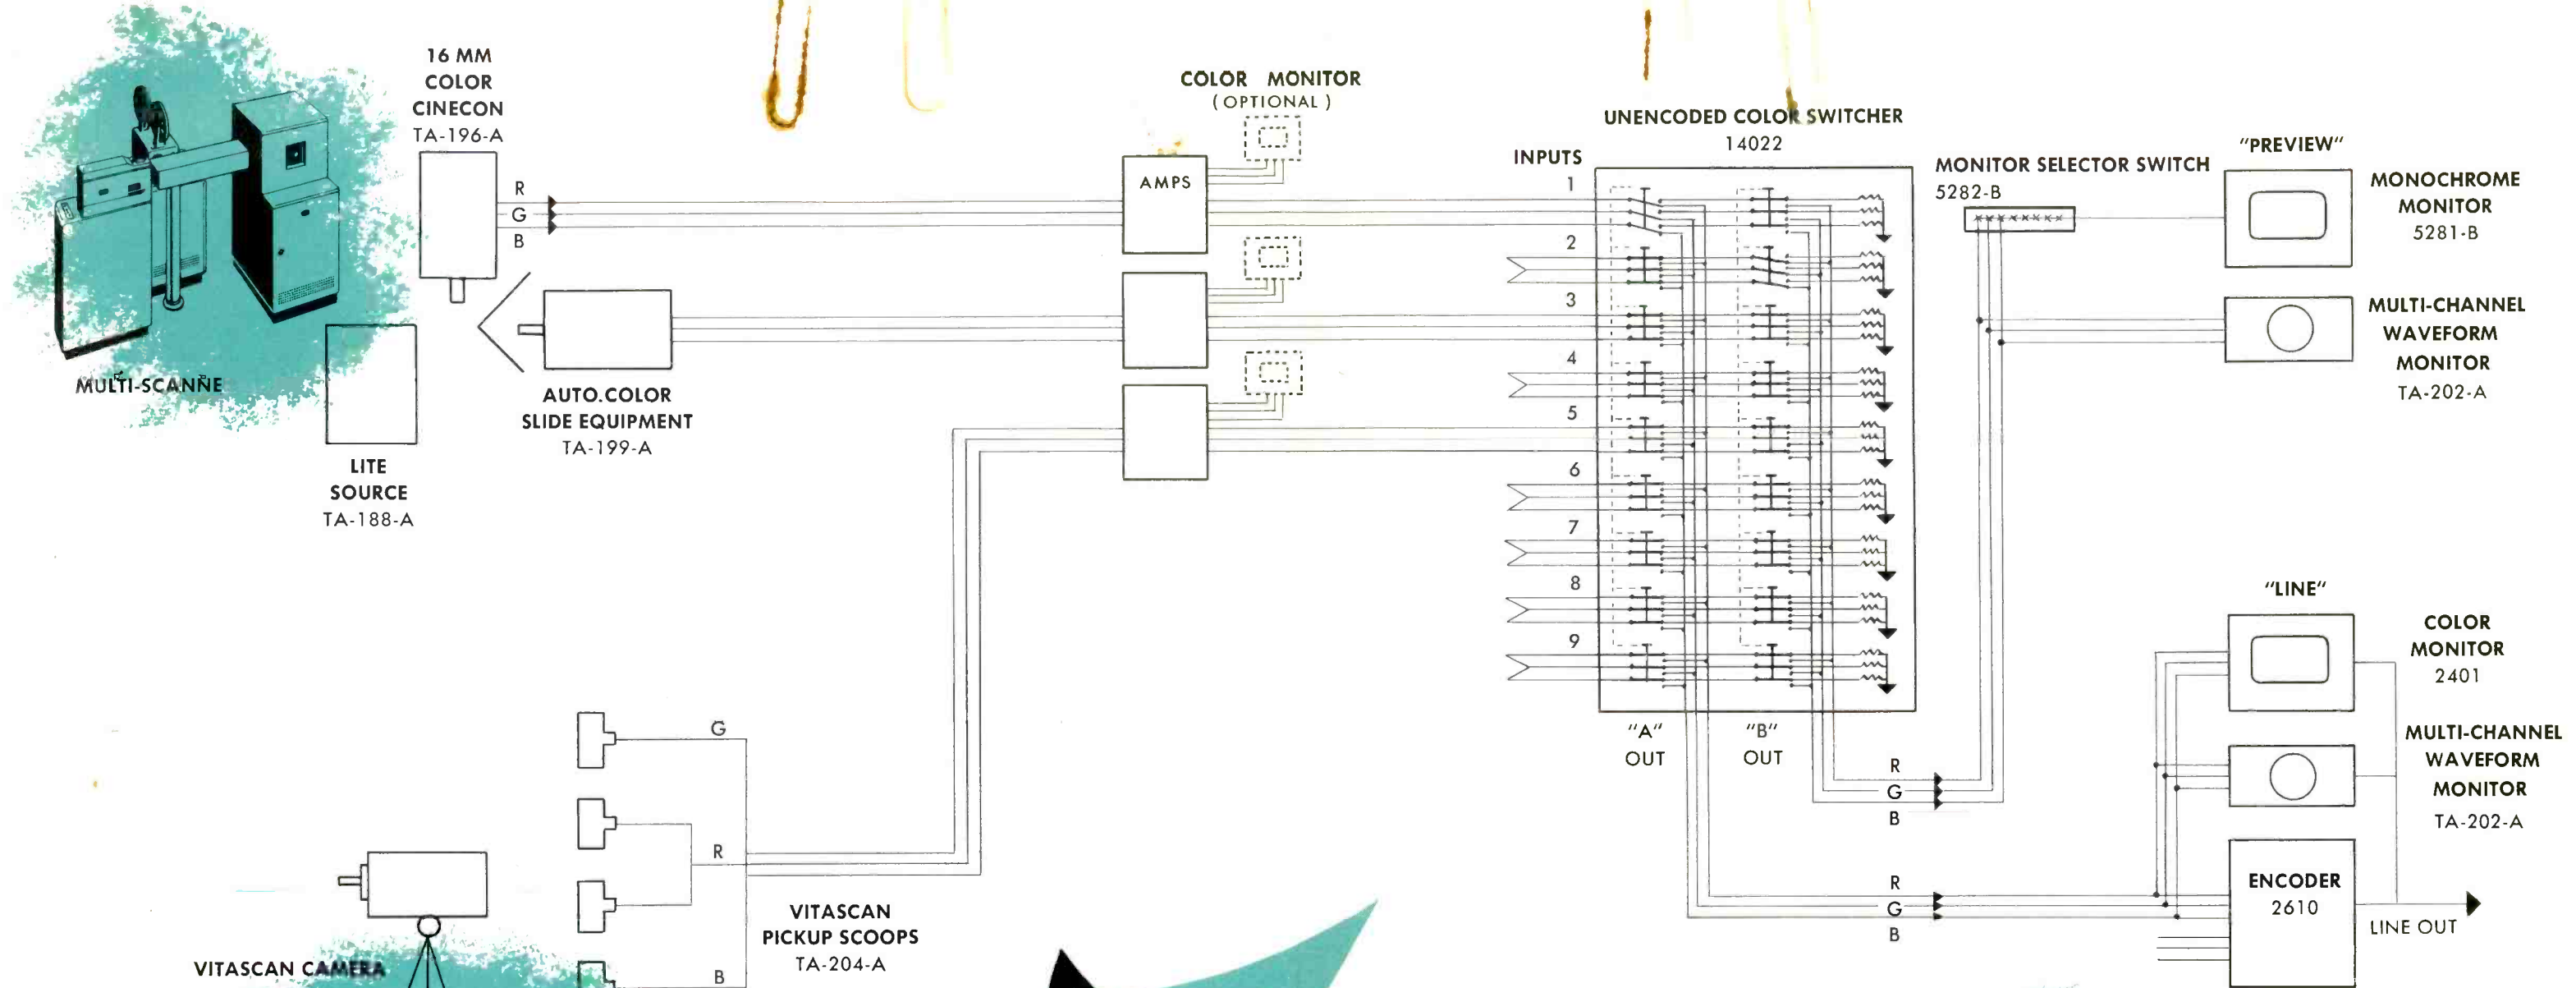

DU MONT color·pac

Complete Facilities for Color Film, Slides, Live

● MULTI-SCANNER COLOR SLIDE & FILM EQUIPMENT

1	TA188A	Scanner Light Source (Lower)	$ 6,800.00
1	TA196A	16 mm. Color Cinecon Equipment	11,400.00
1	TA199A	Automatic Color Slide Equipment	5,200.00
2	5416B	Color Video and Masker Control Panels	450.00
1	5420A	Optical Multiplexer and Light Shield	355.00
TOTAL			$24,205.00

● VITASCAN LIVE COLOR EQUIPMENT

1	TA205A	Vitascan Mobile Camera Equipment	$ 8,400.00
1	XA-41761	210 mm. Lens and Adapter	300.00
1	XA-41760	150 mm. Lens and Adapter	300.00
1	XA-41759	101 mm. Lens and Adapter	300.00
1	XD-41484	100' High Voltage Cable	100.00
1	46B-12297-103	100' Cable with connectors	350.00
1	48003390	Balanced Head with Ball Bearing Pan	400.00
1	5364A/CL6-33	Clamp-Adjustable Height Dolly	595.00
1	TA204A	Vitascan Color Pickup Equipment	10,950.00
1	TA203A	Vitascan Sync-Lite Equipment	2,700.00
TOTAL			$24,395.00

● COLOR MONITORING, SWITCHING & ENCODING EQUIPMENT

1	14022	Unencoded Color Switcher	$ 800.00
1	2610	Encoder Equipment	2,650.00
1	2401	Color Picture Monitor	2,210.00
2	TA202A	Multi-Channel Waveform Monitors	3,960.00
2	2560	Low Voltage Power Supplies	500.00
1	2555	Low Voltage Power Supply Regulator	255.00
1	PR77	Rack Cabinet	140.00
1	5281B	17" Monitor	200.00
1	5282B	Monitor Switch, 10-position	100.00
TOTAL			$10,815.00

Total Price . . . . $59,415.*

NOTE: See Bulletin TR-967 for detailed equipment complement schedules.

Effective: April 15, 1956

*Prices contained herein are subject to change without notice.

DU MONT®

TELEVISION TRANSMITTER DEPARTMENT / ALLEN B. DU MONT LABORATORIES, INC. / CLIFTON, NEW JERSEY

tv's
greatest
color
buy!

DU MONT®
color·pac

Complete
Facilities

$59,415.

live color
color film
color slides

TELEVISION TRANSMITTER DEPARTMENT
ALLEN B. DU MONT LABORATORIES, INC.
CLIFTON, NEW JERSEY