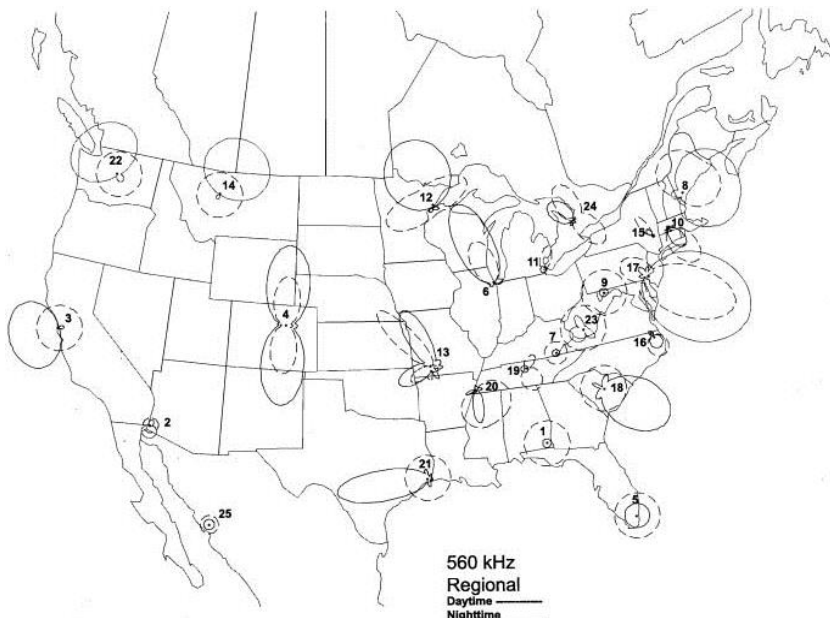

Thanks to this week’s contributors. See you next time. (JDT-WA)

NRC Antenna Pattern Book, 7th Edition

The 7th Edition of the *NRC Antenna Pattern Book* is now available. This all new edition prepared by NRC’er Paul Swearingen is an all-inclusive book of patterns for both Day and Night operation of stations in the USA, Canada and selected foreign stations. The data for the book comes from the 34th Edition of the *AM Radio Log* and NRC’er John Callerman’s comprehensive Mexican station listing.

The book comes shrink wrapped in 8½ by 11 three hole punch format for placement in your own three ring binder. There are 240 pages and the book has maps covering 530 through 1700 kHz depicting the lower USA, Canada and Mexico. Hawaii and Alaska are shown on separate maps at the of the book.

Price/ordering info: Same as for *AM Radio Log*, see page 1 for details.

TWO URLs TO BOOKMARK

www.nrcdxas.org
www.e-dxn.com