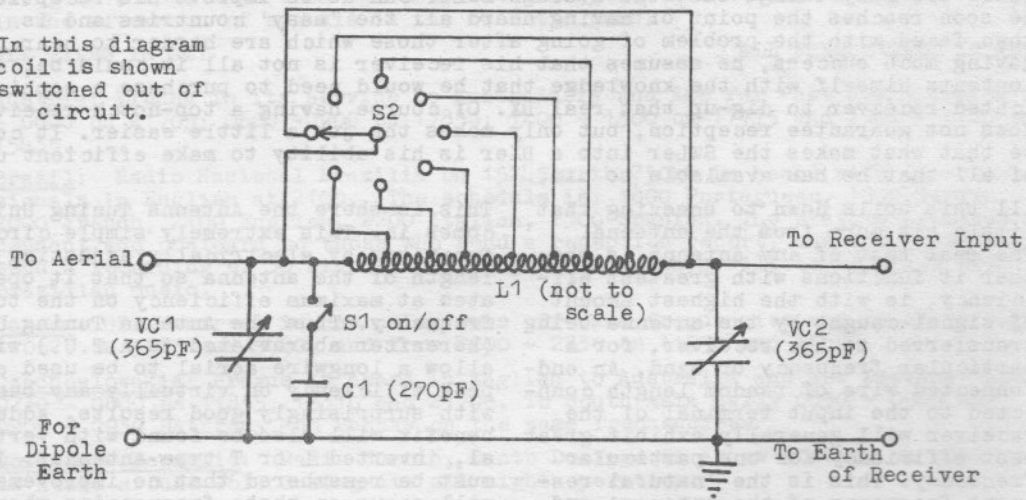

AGC/AVC or peak against a weak signal. The selector switch can be fitted with a dial showing the number of turns in circuit, and used in conjunction with dials on each of the variable capacitors, a chart of the best settings for given bands can be prepared. 10

A.T.U. - SCHEMATIC DIAGRAM

In this diagram coil is shown switched out of circuit.