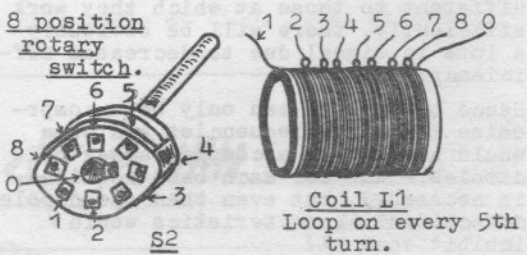

The coil with its taps is the first requirement, and to make it, a suitable former (eg paxolin or cardboard tube) and spool of wire are required. The tube should be about 1 1/2" in diameter and at least 2" long. Anchor the wire near one end through a small hole drilled in the tube and leave at least 4" protruding. Wind 5 turns side by side and then twist a small loop, wind another 5 turns and make another loop, and so on until the 40th turn is reached. Drill a small hole in the former and anchor the end with about 4" of wire protruding. There should now be 7 small loops on the coil, and these should be scraped to remove the enamel. Then solder leads of about 2" in length to each loop. These leads are in turn soldered onto the switch, the correct sequence being such that from "position 1" to "position 8" the switch is rotated clockwise and there is an increase in the number of turns brought into the circuit.

If operation of the ATU is with a radio possessing a coaxial input socket, then a similar socket should be installed on the ATU in place of the banana sockets. The coax lead between ATU and receiver should be kept as short as possible.