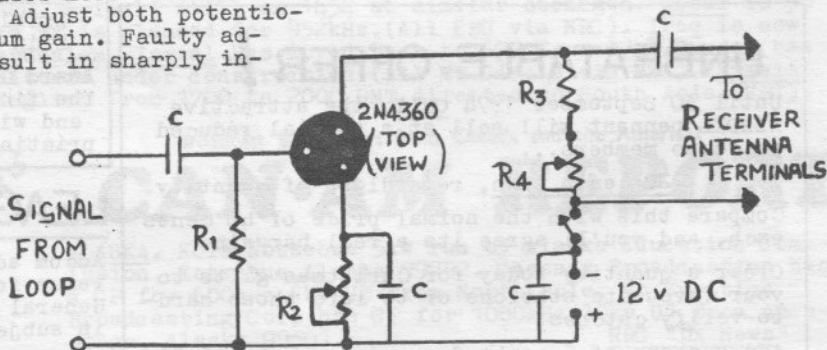

C = 0.01 mfd 100 volts or greater, capacitors.
R1 = 100,000 ohms, $\frac{1}{2}$ watt or greater.
R2 = 1,000 ohm potentiometer $\frac{1}{2}$ watt or greater.
R3 = 300 ohms. R4 = 1,000 ohm potentiometer.
FAIRCHILD 2N4360