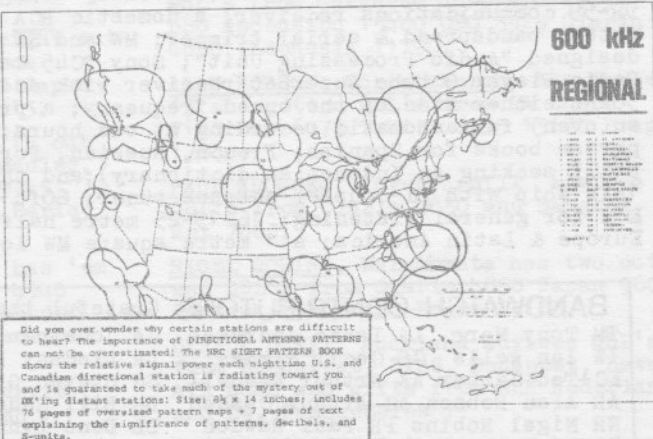

Sample Page. Actual page size 8 1/4 x 14"

NRC'S "NIGHT PATTERN BOOK"

This publication shows at a glance, the actual directional antenna patterns of more than 1400 US and Canadian AM stations which operate during darkness. Each pattern is individually scaled and drawn to show how much relative signal a station is radiating in YOUR direction. 76 pages of maps arranged by frequency and 7 pages of technical explanation etc.

AIRMAIL PRICE TO NZ: US$9.
that is less than NZ$7.

Send International Money Order to: National Radio Club, Box 127, Boonton, NJ 07005, USA.

*Explanatory order forms at Box 2956, Wellington.