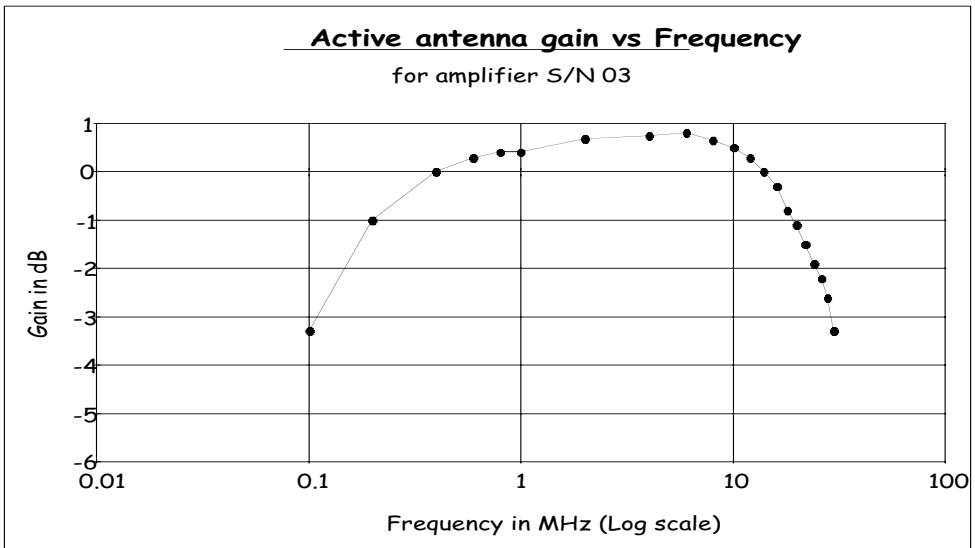

The graph above shows the frequency response of the MK1 amplifier with the modifications. Input was terminated by 50 ohms (to terminate the signal generator)