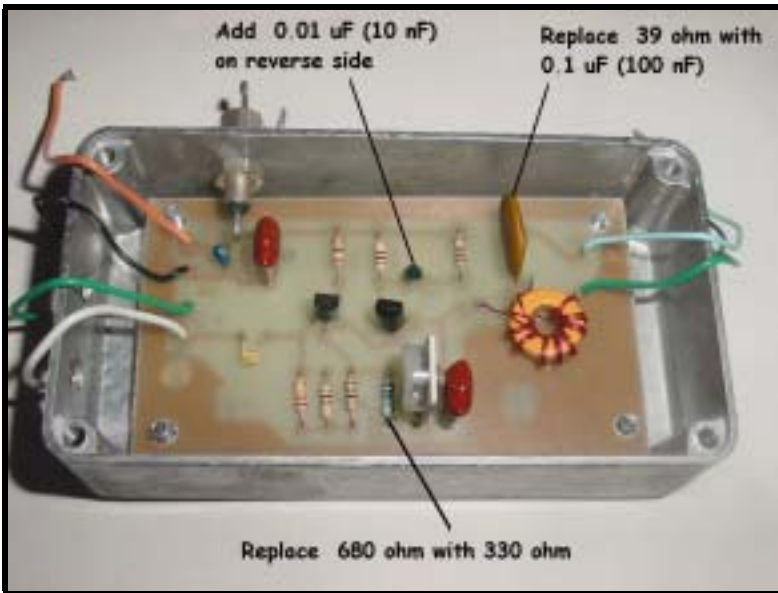

The picture above the shows the position of the components mentioned

The active antenna was tested for linearity and showed no compression at 40 milliwatts (+16 dBm) input (the limit of the generator). Intercept point (3rd order) exceeds + 30 dBm