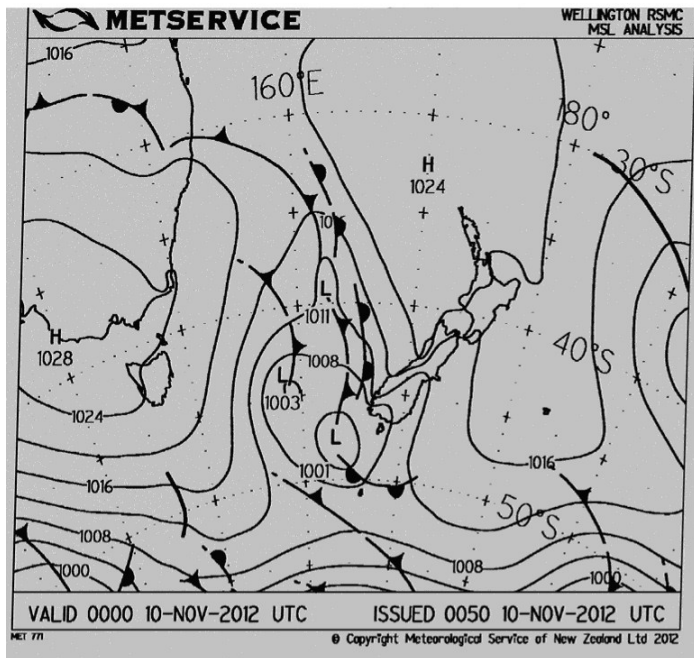

1733-1738	7210f	VOA	USA	21/10	KB
1738	15690g	RTI	TAIWAN	20/10	CC
1739	4840p	AIR	INDIA	1/10	DD
1746	9570g	CRI	CHINA	30/10	BDW
1755	7400f:7550f	AIR	INDIA	29/9	CC
1756	7250f	R Bangladesh Betar	BANGLADESH	19/10	KB
1825-1830	7250f	AIR	INDIA	12/10	KAB
1903	7205f	R Thailand	THAILAND	6/10	KB
1933	7485p	VOA	USA	21/10	KB
1935	7365p	RDW	GERMANY	1/10	IC
1938	9490f	VOA	USA	5/10	DD
1940	11620g	REE	SPAIN	14/10	IC
1942	9665g	REE	SPAIN	5/10	DD
1956	7465f	R Thailand	THAILAND	19/9	DD
2000	7485g	VOA	USA	2/10	IC
2000	9855g	BBC	UK	5/10	IC
2000	9895p	VOR	RUSSIA	9/10	IC
2010	7465g	Radio Tirana	ALBANIA	2/10	IC
2105	7465f	Radio Tirana	ALBANIA	1/11	BCM
2129	17510p	Family R	USA	21/10	KB
2150	9500g	RA	AUSTRALIA	15/9	DD
2206	11715g	AIR	INDIA	15/9	DD