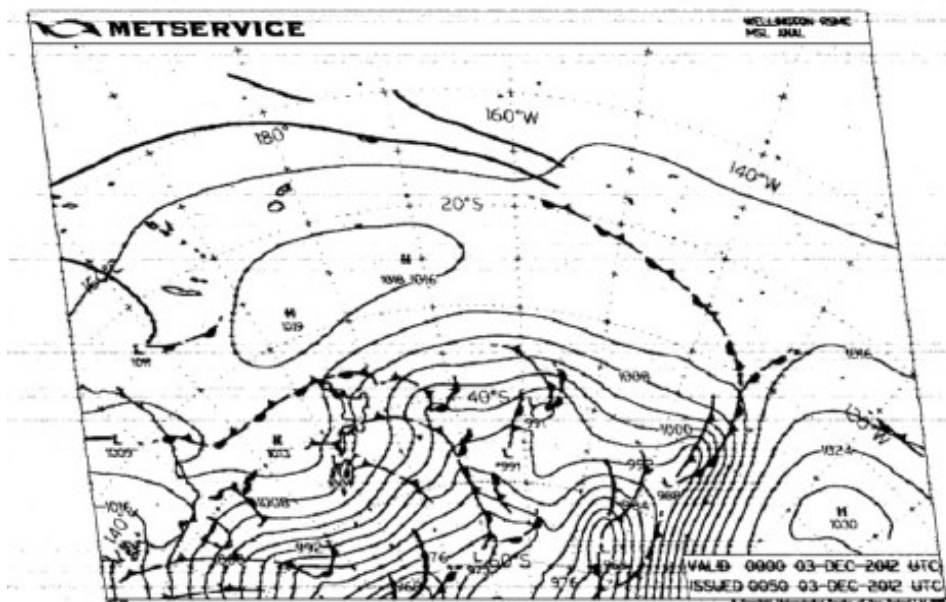

"MODE" then reply crossing "20 North" then again at 06.49 Z an
Un Id selcal "EQP2" sent to San Francisco. DM

9457.1 0415 ZKLF weather fax good signal 3/12 AD

13548.8 0135 ZKLF Weather fax poor to fair 7/12 AD

CONTRIBUTORS

DM Dallas McKenzie, Buller Westland – FRG-7700 and 190ft long wire antenna.

JW Jonathan Wood, Mosgiel - FRG 7 and random longwire,

AD Arthur De Maine, Kakanui, North Otago – Drake R-8, Icom R-70 25m EWE.
Using a Mac Mini and CocaModem 2.0 software for HF weather faxes.

DD Des Davey, Te Kuiti

Phil van de Paverd advises that the software program he uses to receive HF weather faxes is SeaTTY version 2.6. This program is for a windows PC.

I use CocaModem 2.0 on my Mac computer for receiving HF weather Faxes.

If there are any other members using computers to receive weather faxes and RTTY we would like to hear from you.

Arthur

Metservice weather fax from ZKLF on 9457.1 KHz at 0415 on the 3 December 2012