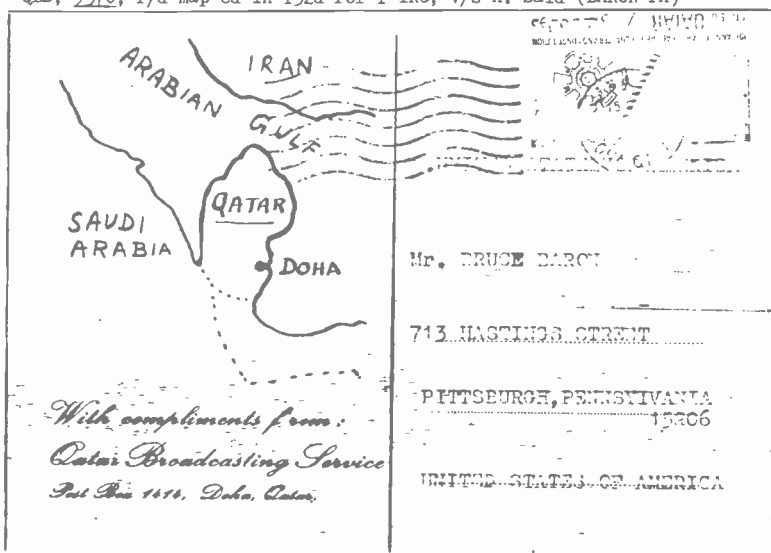

ISRAEL: IBA, 9009, f/d cd "view towards the Shrine of the Book and the Knesseth Bldg" in 50d air, no rp (THOMPSON NM); 12025, same cd in 28d for 1 IRC (VAN FOSSEN OH), same in 55d for 2 IRCs (HARDING CA), Knesseth Bldg cd in 58d for 1 IRC (MARTI CA); 15485, "Shrine of the Book and Knesseth Bldg" cds (3) in 33d for no rp and 46d for 2 IRCs (THOMPSON NM)

JAPAN: NHK, 5990, f/d "Koto" cd in 10d air, no rp (THOMPSON NM); 9585, f/d "Kamakura" cd in 15d air, no rp (ROJEWski WA); 11875, "Koto" cd in 13d (SMITH FL); 15105, "Tachibina" dolls cd in 15d (SMITH FL); 15195, "Kamakura" cd in 10d (DAY CA), "Horai Pond and Cherry Blossoms" cd in 20d + taped voice ltr and songs in 15d in response to 60 min tape (MILLER CA); 15270, "Koto" cd in 15d (YAJKO PA); 15300, "Koto" cds in 5d (WILSON IL), in 8d (HARDING CA) and in 14d (FLEMING NY); 17725, "Koto" cd in 11d (MARTI CA); no fqy, "Tachibina Dolls" cd in 17d (YAJKO PA)

KOREA (Republic): R. Korea, 15335, f/d cd "Spring in Jeju-do" in 66d air for 2 IRCs (HARDING CA)

KUWAIT: R. Kuwait, 11940, f/d folder cd in 97d, no rp (MOSMAN IL), date/fqy map cd in 3 wks air for 2 IRCs (JERNAKOFF NY); 15345, f/d folder cd in 50d air, no rp (MERCADO CA); 15415, same in 9 wks for no rp (VOCKEROTH PA)

MALAYSIA: BBC Far Eastern Relay, 15310, usual Thames cd in 38d, no rp, no site listed tho requested, rcvd from London tho sent to Malaysian address (BARON PA); 15435, Thames cd w/"Far Eastern Relay" in 45d for 2 IRCs (HARDING CA) (Maybe the IRCs did it, Bruce! bc)

NEPAL: R. Nepal, 5000, f/d black/white cd in 632d air for 2 IRCs, EE rpt, v/s K.B. Khatri, Dir. General (MAYER IL) Maybe I shouldn't give up hope yet--mine is only 11 mo overdue.

PHILIPPINES: VOP, 9580, date/fqy coat of arms cd in 27d air for 1 IRC v/s Teresita D. Dianzon (WHITE FL), pers. ltr, magazines, and record in 32d air, v/s Julie S. Paderon (MA) (MILLER CA); 11840, VOA, Capitol cd in 4d (SMITH FL); 15290, JFK Center cd in 4d (WIRRELL)

QATAR: QBS, 9570, f/d map cd in 132d for 1 IRC, v/s A. Said (BARON PA)

SINGAPORE: R. Singapore, 6000, f/d housing development cd in 31d air for MS (GETZEL NY); 11940, same cd in 124d sfc for 2 IRCs, v/s T. Allanby (THOMPSON NM)

THAILAND: R. Thailand, 9655, "Royal Barge" cd in 189d air for 3 IRCs, EE rpt, v/s Danai Sriyajhai, Dir (JUNQUA JAPAN)

USSR:
RSFSR (Asiatic): R. Moscow (sites as indicated), 7100 (Sverdlovsk), 9710 (Petropavlovsk-Kamchatsky), 11970 (Kenga), 12050 (Khabarovsk), 15130 (Vladivostok), 15210 (Petropavlovsk-Kamchatsky), 17900 (Komsomolsk-on-Amur), f/d skyscraper cd in 30d air (THOMPSON NM) (CA) (MILLER CA - 18d), view of Kremlin from Moskva River cd in 29d (HARDING CA) and 40d (DAY Moscow skyline cd, no time (SMITH FL), flags of the Republics cd in 26d (THOMPSON NM) 40d (DAY CA), 50d (ROJEWski WA), rocket memorial cd in 29d (DEVRIES MA)(MILLER CA), 30d (THOMPSON NM); flags of the Republics cd in 41d for RR rpt (BEAUDOIN CT)

VIETNAM (Dem. Rep.): V. of Vietnam, 12035, ltr + sked in 120d for EE rpt and MS (BOYCE WA) (Where did you get North Vietnamese mint stamps, Dennis? bc)

OCEANIA

AUSTRALIA: R. Australia (f/d cds, v/s Peter Homfray), 5995, 6005, 9570, 9580, 9760, 11765, 15320, 17740, 17795, in 12-17d for 2 IRCs, 75-185d for no rp. "Kookaburra bird" cd (HARDING CA)(THOMPSON NM); "Koala and baby" cd (SMITH FL); "Stanley Chasm" cd (YAJKO PA)