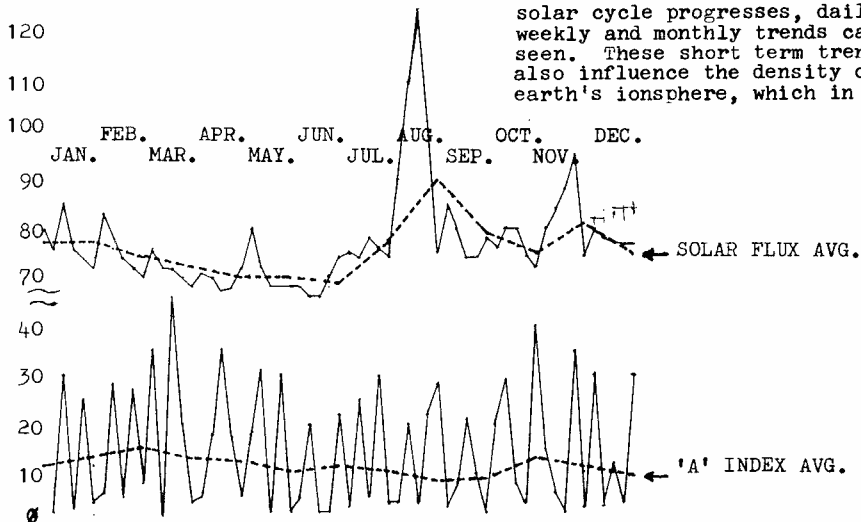

The features that should appeal to the SWL and DX'er are the excellent stability, selectivity and tuning accuracy, and the knowledge he (or she) can set the dial to the station's frequency and, given proper propagation conditions and a good antenna, he will get the station - and what's more, he can turn off the receiver and come back tomorrow and turn it on and still be on frequency! Not to mention (Note DX-160 and SW-717 owners) no images!

A BRIEF REVIEW OF SOLAR AND GEOMAGNETIC CONDITIONS DURING 1975

By Doug Snyder

Since May of 1974, I have been charting the daily Solar Flux and 'A' Index readings broadcast by WWV and WWVH at 18 minutes past the hour (WWVH at 45 minutes past the hour.) I have condensed the data for 1975 into the chart shown below, the upper chart showing the Solar Flux and the Lower, the 'A' Index readings. With the space remaining, I will try to explain what the charts show and how the readings are derived.

The Solar Flux readings, which are obtained at an observatory near Ottawa, show the overall level of solar activity. The flux readings are in common with the sunspot number, but are considered more objective and are more readily available than the SS number. Although the major variation in

solar flux occurs as the 11 year solar cycle progresses, daily, weekly and monthly trends can be seen. These short term trends also influence the density of the earth's ionosphere, which in

turn affect shortwave communication. As flux increases, conditions on the higher frequencies, (15 MHz, etc.) are likely to improve while conditions on the lower bands, (5 MHz etc.) are likely to get worse. This is due to increased absorption, most noticeable at lower frequencies. The Solar Flux readings have a range from about 60 to 400 units, and as can be seen from the chart, we are very near the minimum of the solar cycle, and can expect very low readings for quite some time. During this quiet period of the cycle, a recurring 27 day solar event (27 is average; may vary 2 or 3 days either way) occurs that causes the earth's magnetic field to become disturbed due to the increased electro-magnetic radiation received from the sun. (The average rotation time of the Sun is 27 days) During 1975, although the expected magnetic disturbances occurred about every 27 days, there was not one severe magnetic storm or solar flare during the entire year. The maximum that the solar flux reached was 125 in early August