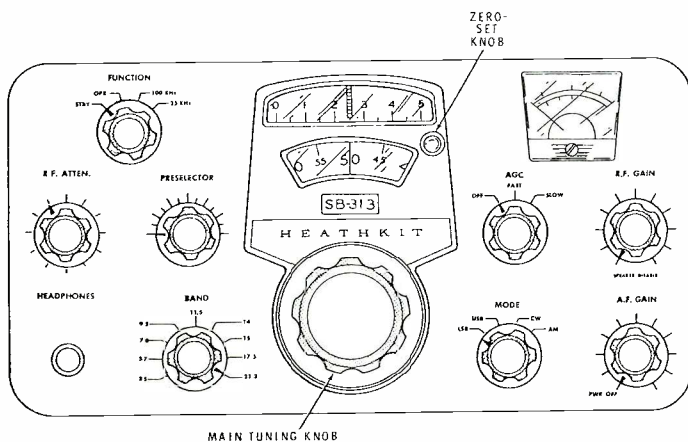

Tips and Topics

The Feature Section of SPEEDX

EDITOR: ARTHUR S. GETZEL - 70-29 KISSENA BLVD - FLUSHING - NY 11367

HEATHKIT MODEL SB-313 COMMUNICATIONS RECEIVER

By Bart Beal

The look of the Heathkit Model SB-313 solid-state communications receiver is professional, and it's performance nearly so, but the cost is hundreds of dollars cheaper when you can build it yourself.

If you can solder to printed circuit boards or build solid-state electronic kits, you can build this receiver. However, as simple as that may seem, obviously, it is not for the inexperienced.

The SB-313 covers 9 bands from 3.5 to 21.8 MHz, each in segments of 50 kHz. Thus it offers the SWL and DX'er reception of the major international bands, amateur radio plus additional coverage of transmissions outside these bands. (See the band switch in the pictorial below)

This receiver weighs in at 18 lbs. and measures 8 in. high, by 12½ in. wide by 14 in. deep. The price of the kit is $389.95. The price includes an integrated circuit crystal calibrator that provides markers every 100 kHz or 25 kHz and a 50 kHz AM filter. An external matching speaker is available for $22.95. Also optional a CW crystal and SSB crystal priced at $22.95 and $39.95 respectively.

SPECIFICATIONS:

Sensitivity: Less than 0.5 μ V for 10 dB S+N/N ratio SSB.
Selectivity: AM: 5.0 kHz at 6 dB down.
Image rejection: 60 dB or better.
Dial accuracy: Electrical: within 400 Hz after calibration.
Audio output power: 4 watts.

NOTE: Those interested in further technical details of the SB-313 receiver may purchase the manual for $2.00 from Heath Co., Benton Harbor, Michigan 49022. (Refundable if purchased)

FEATURES: The SB-313 receiver is of double conversion design, all solid-state circuitry which includes nineteen silicon transistors, four of which are MOS FET's. There are eleven oscillator crystals and one integrated circuit.

Not shown on the front panel controls, above; the T-notch circuit which is automatically set by the band switch. The RF Gain control contains a push-pull speaker disable switch. This enables headphones to remain connected, forever, if you like.