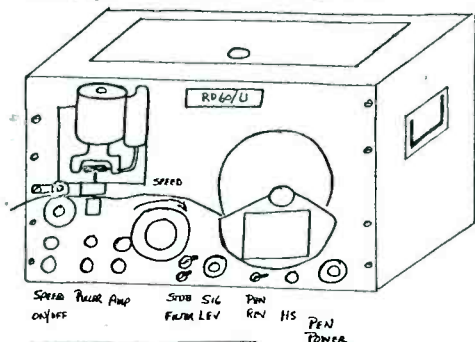

As of the time of writing this report, mid 1975, the price was around $30.00 per unit plus shipping charges. Parts are available from the McElroy Corporation, who are most happy to assist with locating and supplying parts. I feel that for the price, and what the machine will do, it is more than worth the price Fair Radio is asking, and would make a useful addition to any serious SWL's shack. (edited by John Kolb, who was entirely responsible for the one year delay between submission and publication of this article.)

JOHN KOLB
12532 ARABIAN WAY
POWAY, CAL. 92064

*****
HEADQUARTERS NOTE: This is John Kolb's last column.
SPEEDX thanks John for excellent efforts for over two years. John will still be helping in other areas.