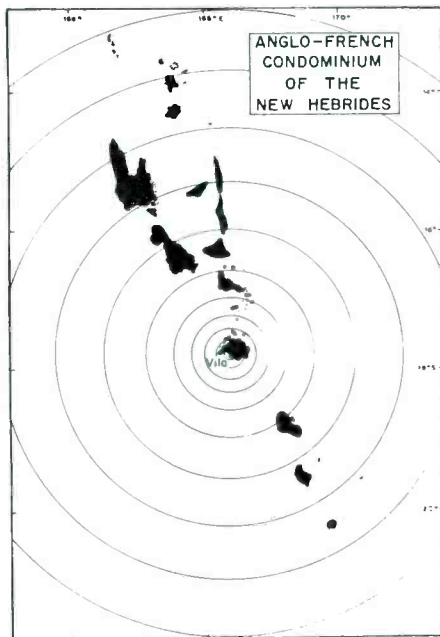

.....
for Radio Vila