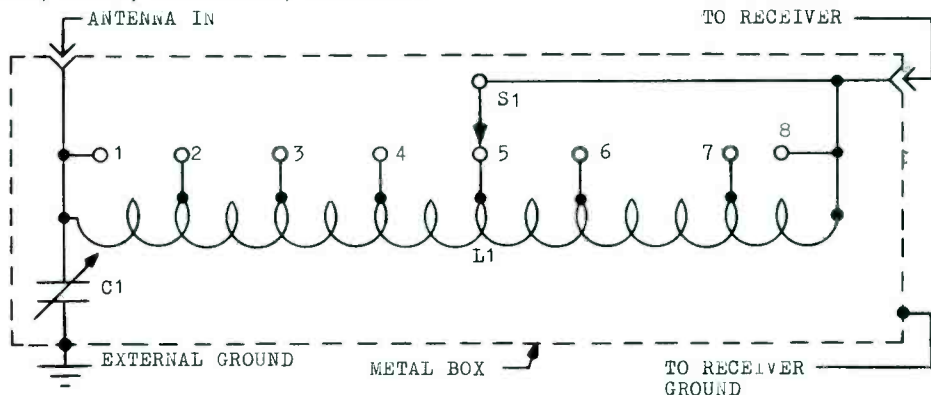

No. 1 - straight thru. 2 - third turn 16 meters. 3 - fifth turn 19 meters. 4 - seventh turn 25 meters. 5 - ninth turn 31 meters. 6 - twelfth turn 41 meters. 7 - fifteenth turn 49 meters. 8 - seventeenth turn 60 meters.