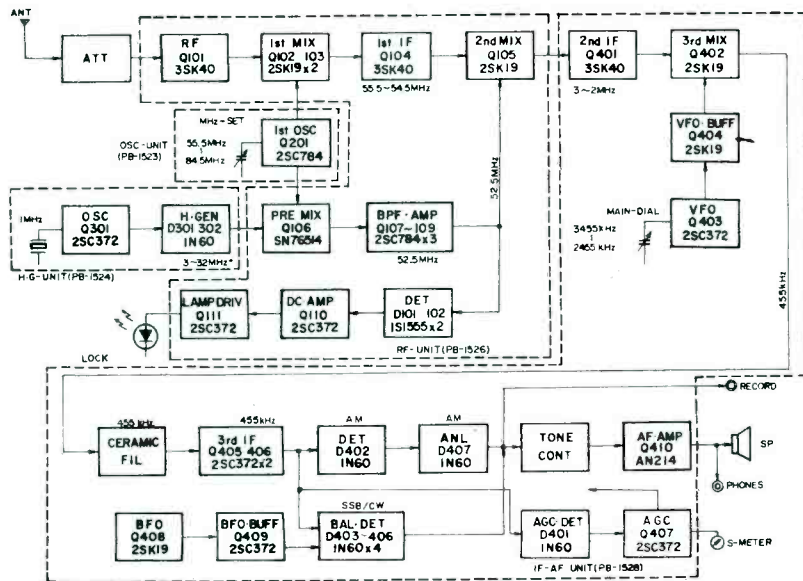

From John Kolb comes the news that Drake is coming out with a synthesizer for its R4 line, and it will also be usable on the SPR4. That means complete coverage without buying a gross of crystals. For those who do not know, a synthesizer is a device that can generate a number of crystal-controlled frequencies and will replace all those crystals. Do not throw all your crystals away, the price is in the $250.00 range.

Club headquarters has some reprints ready for .25¢ in cash or stamps.....

1. SPR4 selectivity and other mods.
2. DX160 review and improvements.
3. SB-310 and 313 mods.
4. Sources for SWL supplies and stuff.
5. LM freq meter.
6. SX-190 mod.

This list of reprints will increase as we get more receiver reviews and I overhaul the masters from past issues of Speedx.

This month's RECEIVER SPOTLIGHT will shine on the new Yaesu FRG-7. This receiver uses the Wadley Loop System coupled with a triple conversion super heterodyne. Coverage is from 500kHz to 29.9MHz. Mode of operation - AM, USB, LSB, CW. Sensitivity - SSB/CW better than .7µV for 10db S/N. Selectivity - 3kHz at 6db and 7kHz at 50db. It has a tape recording jack, RF attenuator, tone selector, it looks like a fine piece of equipment, will let you know more after I run some test on one. For more info write Yaesu Musen 7625 E. Rosecrans Ave., Suite 29, Paramount, California 90723. The price is not too bad at $299.00. Check-out the FRG-7 block diagram below.

If you wish to build the antenna tuner, headquarters has coils that will work nicely in this unit. Price is $1.00 each or 2 for a $1.50 so you can have more taps when you tie 2 coils together.

This editor had the pleasure of attending the ANARC Convention this year in Los Angeles. Of special interest were the excellent hand drawn enlarged QSLs and Logos prepared by Jim & Karen Young. These were in full color and graced the walls of the convention room during the meet. Jim & Karen spent weeks making these for ANARC. They donated them to the HAP auction.