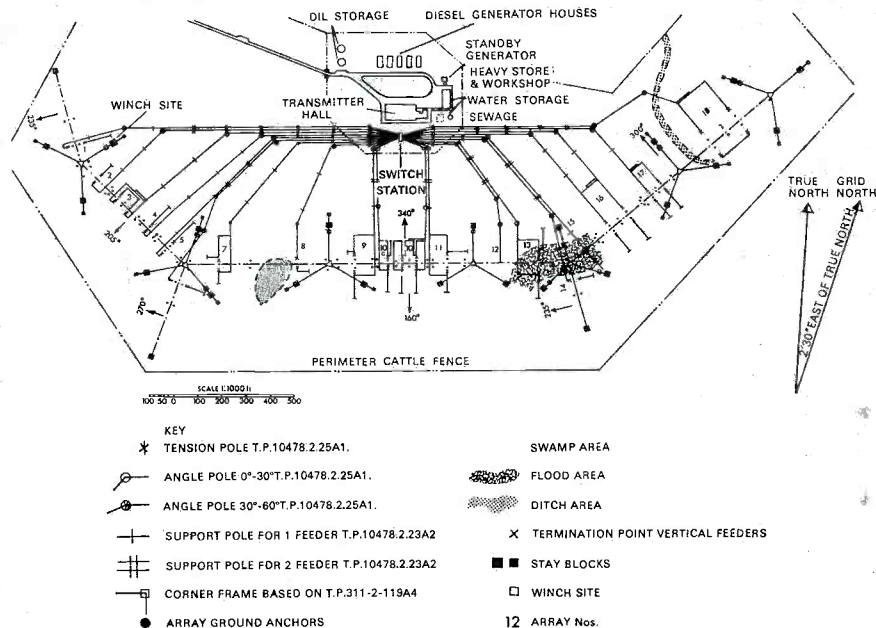

Receiving station

The site of the receiving station occupies some 60 acres of land near the coast at Mercer's Creek in the north-east of the island. A single rhombic receiving antenna will be installed for reception of programmes broadcast from the United Kingdom and Germany, and the station has been designed to provide four programme networks, two for each organization. Each programme network will be formed from a combination of pre-recorded programmes and direct radio relays, and switching between radio relay and tape will be carried out manually to a predetermined schedule.

Each programme chain will be provided with response-shaping filters and a limiter/compressor, and the taped programmes are subjected to 16dB of compression.

Figure 1. Site plan of transmitting station