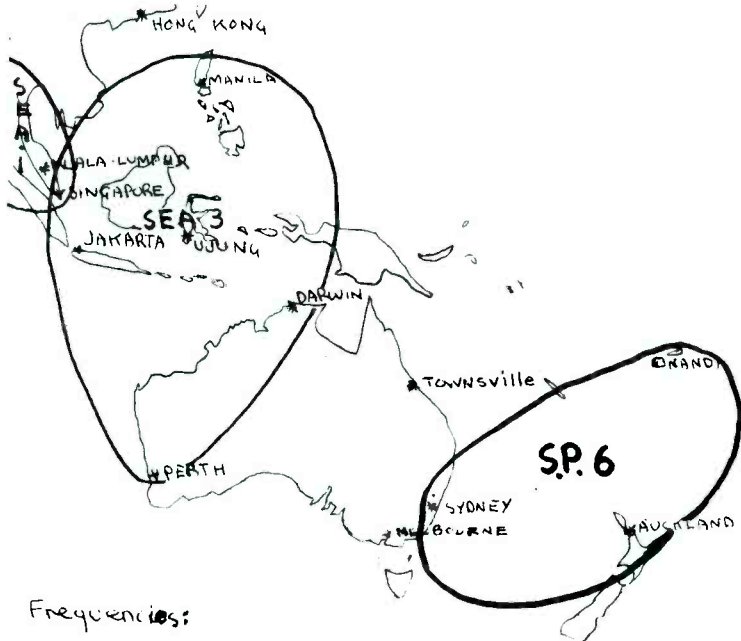

SYD EDWARDS, our man in Australia, has compiled lists of Royal Australian Air Force freqs and SP & SEA aeradio freqs for his fellow **SPEEDX** ute DXers: