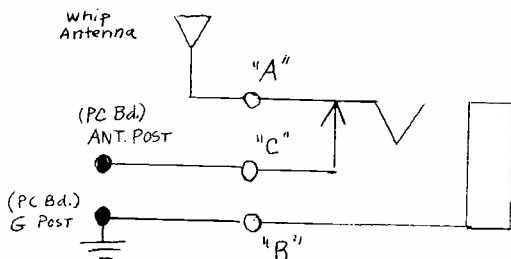

These are just a few uses for this marvelous machine! Upon purchasing a computer, one will inevitably create his own personal applications. This is true because just as surely as the hammer is the extension of a person's arm, the computer is an extension of a person's individual intelligence.

I recommend with enthusiasm that anyone interested in radio obtain a computer. It is a very logical extension of the radio hobby and a hobby—in and of itself—that fosters personal growth, entertainment, and intellectual fulfillment.

RECEIVER REVIEW: SANYO MODEL
M7770K 4-BAND STEREO RADIO
CASSETTE RECORDER

by Greg Watts, IN

The Sanyo M7770K is a powerful radio cassette recorder in a portable package. Unlike some "boom boxes" this set features shortwave reception. It is however a radio for the listener of shortwave who likes stereo too. It is not well-suited for the serious DX hound or Ute nut. The following review is based on subjective

observations, not on measurements.

The cassette recorder/player is very good. It accepts normal, CrO₂ and metal tapes. It features an Automatic Music Select System ("AMSS") which can skip sections of recorded tapes by counting blank spots on the tape.

Figure 1. Installation of external antenna input, schematic.

The radio receives MW, FM and shortwave (2.3 to 23 Mhz) in four bands. The sensitivity seems good. The whip antenna works best if you touch it. The selectivity is at least to 5 kHz even without the fine-tuner which has a range of 5 kHz maximum. A big disadvantage is the lack of any accurate frequency readout. AM and FM sound quality are excellent with nice stereo separation. There is no provision for receiving SSB or CW modes.

There is no input for an external antenna, but one

can be installed about an inch below the tuning knob. The whip antenna connects to a post inside the back of the radio on the right side, near where the internal antenna connects to the PC board. By connecting wires to a 3-conductor, normally closed miniature jack (e.g. Radio Shack 274-296 or else a subminiature jack) and connecting solderless connectors to these wires, then mounting the jack, then pushing the connectors to the proper terminals, this omission by Sanyo may be easily remedied. (Fig. 1.)

The wires and connectors should be clear of the tuning string and not touching exposed connections as the rear cover is replaced. Remember that any damage to existing components is not covered if it is caused by careless installation of this modification.

With this radio I have the best of both worlds available in such an inexpensive portable unit. I can listen to my stereo or various shortwave broadcasters at my leisure and leave the serious DXing for my DX-160 radio.